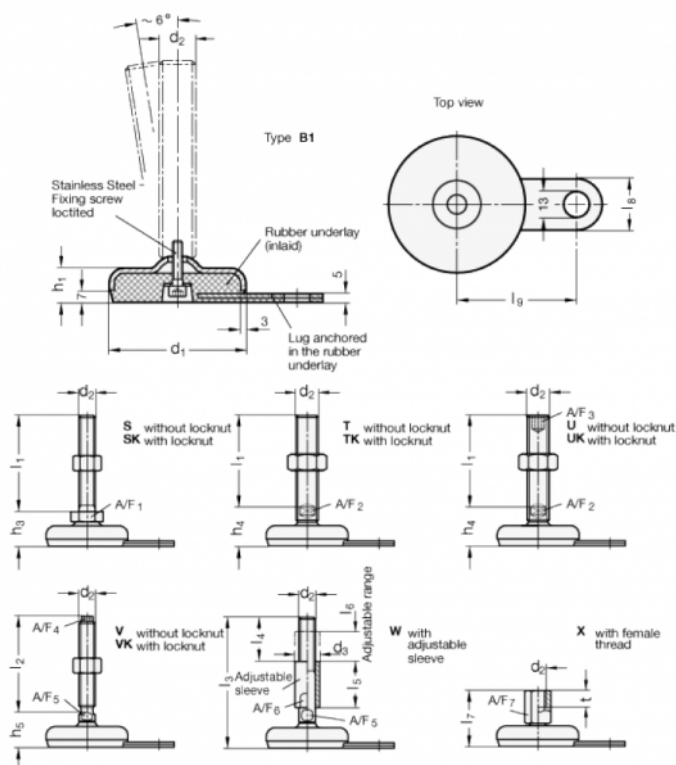

Article number: 2033100M16100B1V

Description: E+G levelling foot  
GN 33-100-M16-100-B1-V, Stainless steel

Note: V Without nut, External hexagon at the top, Wrench flat at the bottom

## Measures

A/F4 = 10

I9 = 80

A/F5 = 12

d1 = 100

d2 = M16

h1 = 21

h4 = 32